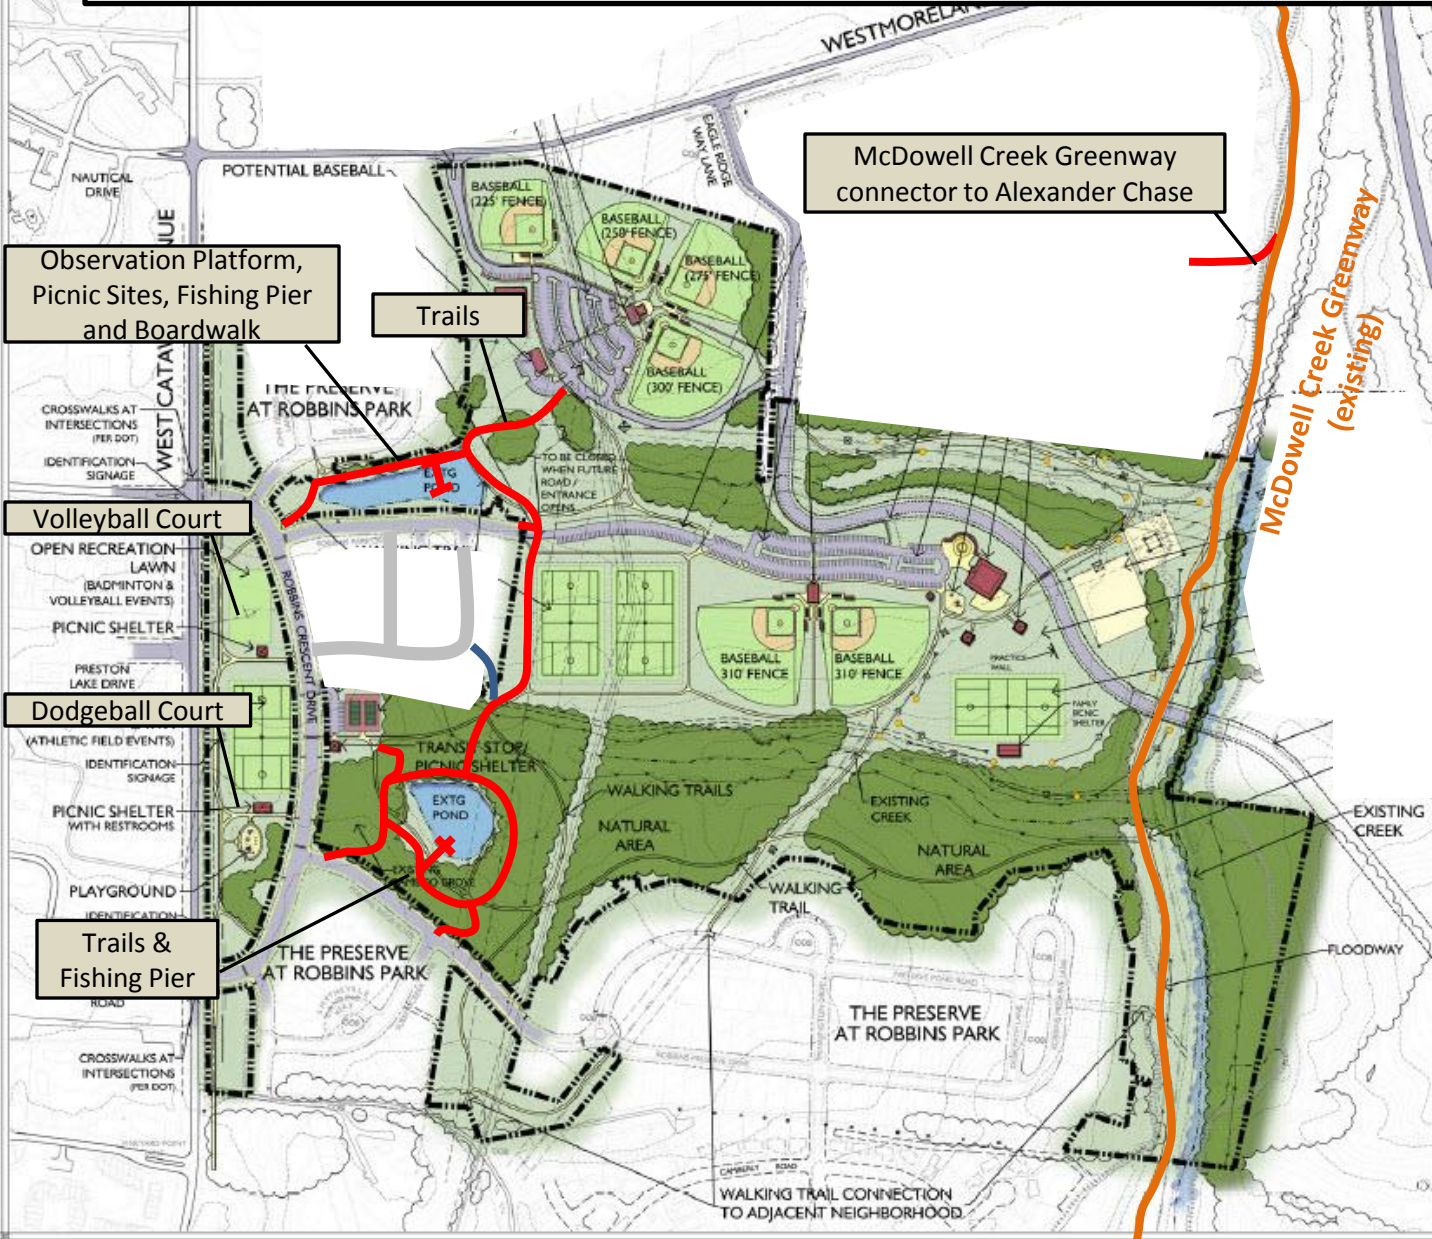

Robbins Park Phase II and Westmoreland Athletic Complex Improvements

Observation Platform, Picnic Sites, Fishing Pier and Boardwalk

Trails

McDowell Creek Greenway connector to Alexander Chase

McDowell Creek Greenway (existing)

Volleyball Court

Dodgeball Court

Trails & Fishing Pier

Master Plan
Robbins Park
 Community Park
 Town of Cornelius, North Carolina
 The Town of Cornelius Parks, Arts, Recreation & Culture (PARC)
 in partnership with Markleburg County Park and Recreation Department
 March 13, 2008
 Revised: August 1, 2008
 Revised: March 2, 2009
 Revised: July 2, 2009
 Revised: August 2, 2009